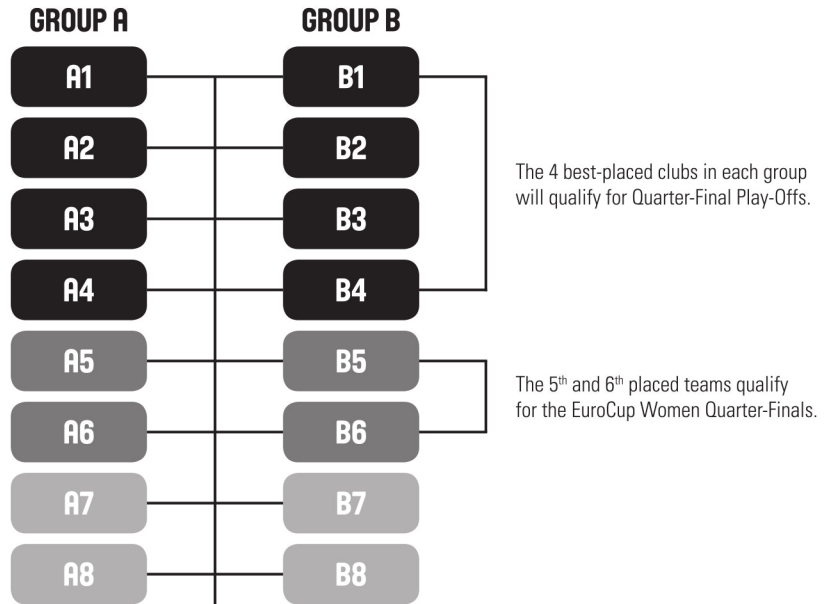

COMPETITION SYSTEM

EUROLEAGUE WOMEN 2016/2017

ROUND 1

Two groups of 8 teams play in Round Robin system home & away.

QUARTER-FINALS

Best of 3 – format

FINAL FOUR